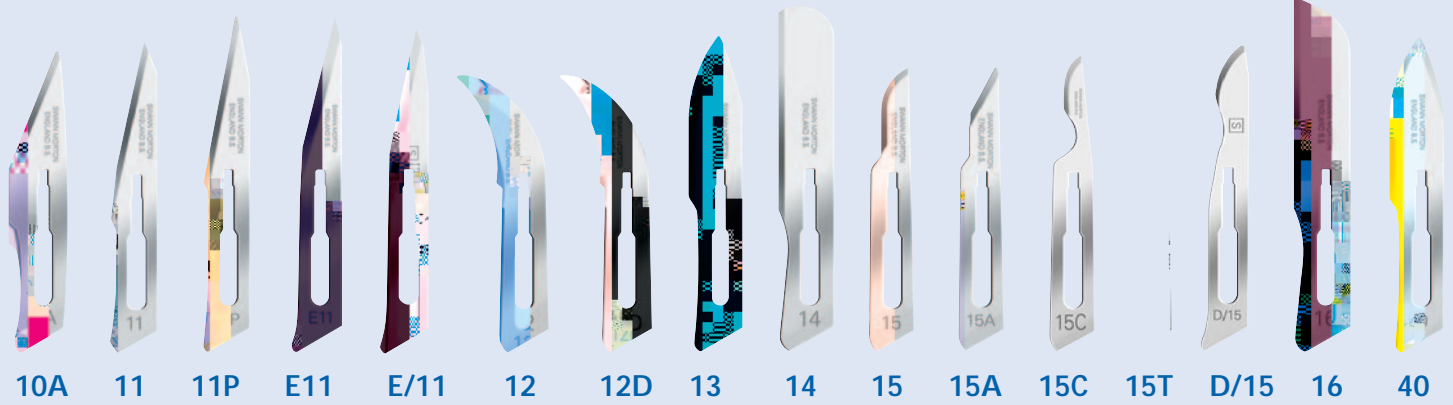

Standard Surgical Blades & Stitch Cutter

Stitch Cutter

6

9

10

Standard Surgical Blades - Sterile

- Sterile Blades in Carbon Steel.
- Non-Sterile Blades in Carbon Steel.
- Sterile Blades in Stainless Steel.

10A

11

11P

E11

E/11

12

12D

13

14